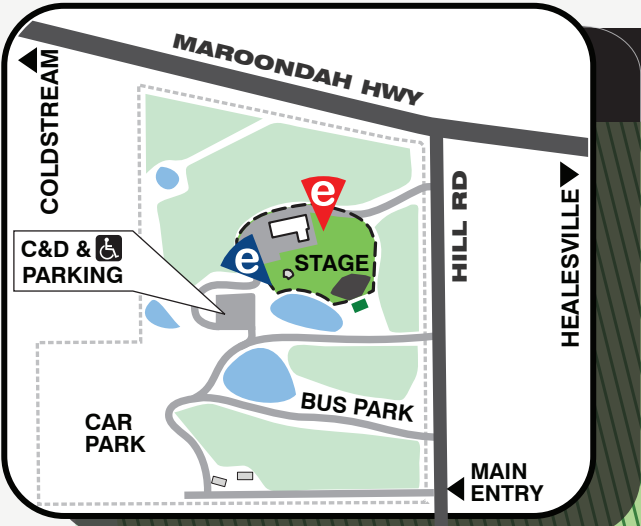

# ROCHFORD WINES SITE PLAN

**GENERAL ENTRY GATES**

**C&D ENTRY GATES**

**GENERAL ADMISSION AREA**

**RESERVED SEATING**

**GOLD** **SILVER** **CONCERT & DINNING**

**PUBLIC TOILETS**

**CATERING & BAR**

**FIRST AID**