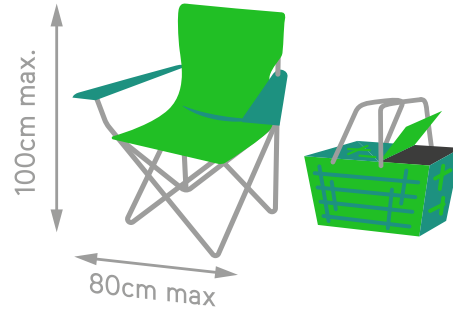

# PERMITTED ITEMS

CABIN-SIZED  
ESKY OR COOLER BAG  
UP TO 26L IN SIZE

SMALL BACKPACK

SMALL PICNIC BASKET  
& CAMPING CHAIR

SMALL CHEESE BOARDS  
(GA LAWN ONLY)

Cheese boards Not permitted  
in Reserved seating and  
front-standing areas

PICNIC RUG

SEALED PLASTIC CLEAR  
WATER BOTTLE  
(STILL OR SPARKLING)  
UP TO 1.5L

HAT, SUNSCREEN,  
SUNGLASSES

PONCHO

GUMBOOTS