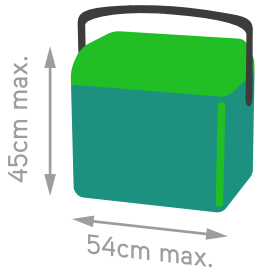

# PERMITTED ITEMS

CABIN-SIZED  
ESKY OR COOLER BAG  
UP TO 26L IN SIZE

SMALL BACKPACK

SMALL PICNIC BASKET  
& CAMPING CHAIR

SMALL CHEESE BOARDS  
(GA LAWN ONLY)

Cheese boards Not permitted  
in Reserved seating and  
front-standing areas