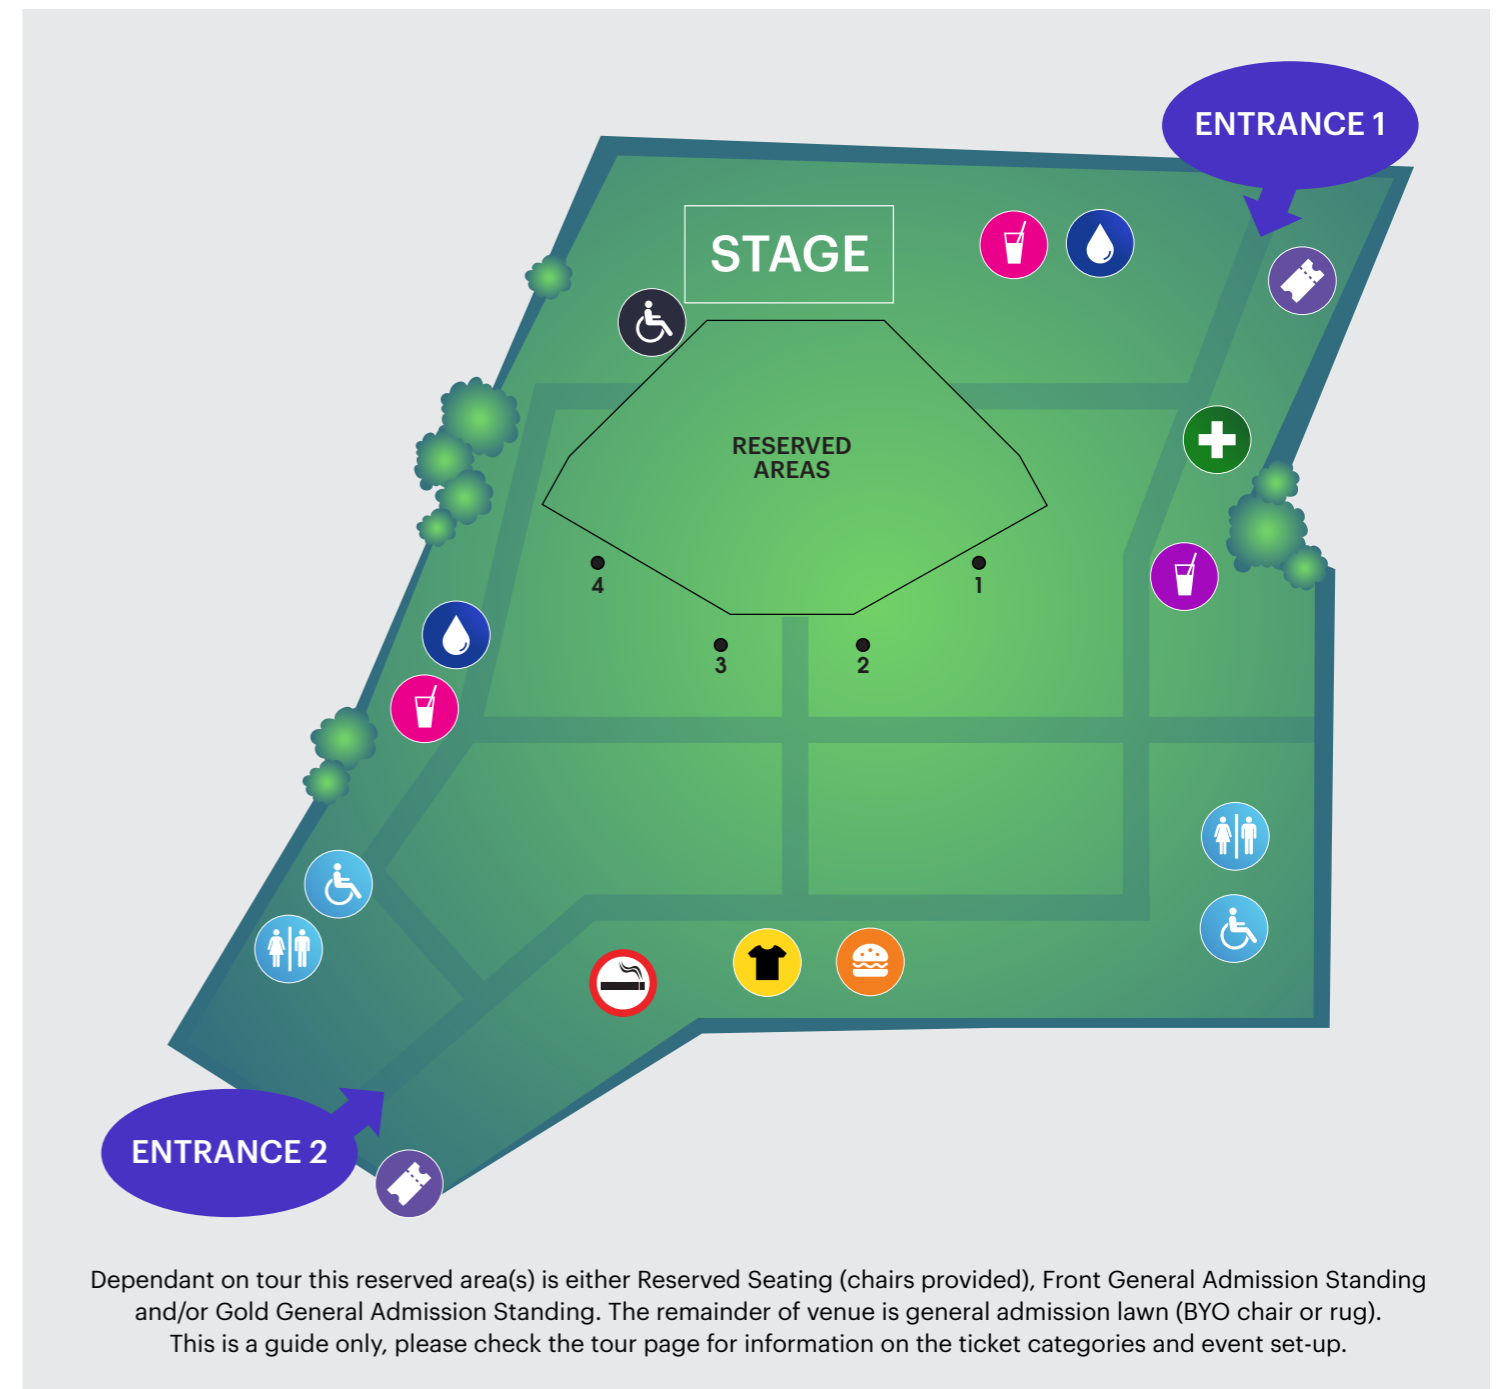

**Accessible Parking**  
via Gate C, Centennial Road.

**Accessible Drop Off / Pick Up**  
via Gate A, Centennial Road.

**Buses and Mini Buses enter**  
via Gate A, Centennial Road.

### ENTRANCE 1

Enter & Exit here for access to:  
Pick up / Drop Off Zone for  
Busses, Taxi, Uber & Wheelchairs

### ENTRANCE 2

Enter & Exit here for access to Car  
Parking, Accessible Parking, VIP Parking

**NO DROP OFFS OR  
PICK UPS ON ROADWAYS**

## EVENT MAP

- |             |                  |                    |              |
|-------------|------------------|--------------------|--------------|
| BAR         | CONCERT & DINING | TOILETS            | FIRST AID    |
| FOOD        | THE RETREAT      | ACCESSIBLE TOILETS | SMOKING AREA |
| MERCHANDISE | FREE WATER       | ACCESSIBLE VIEWING | BOX OFFICE   |