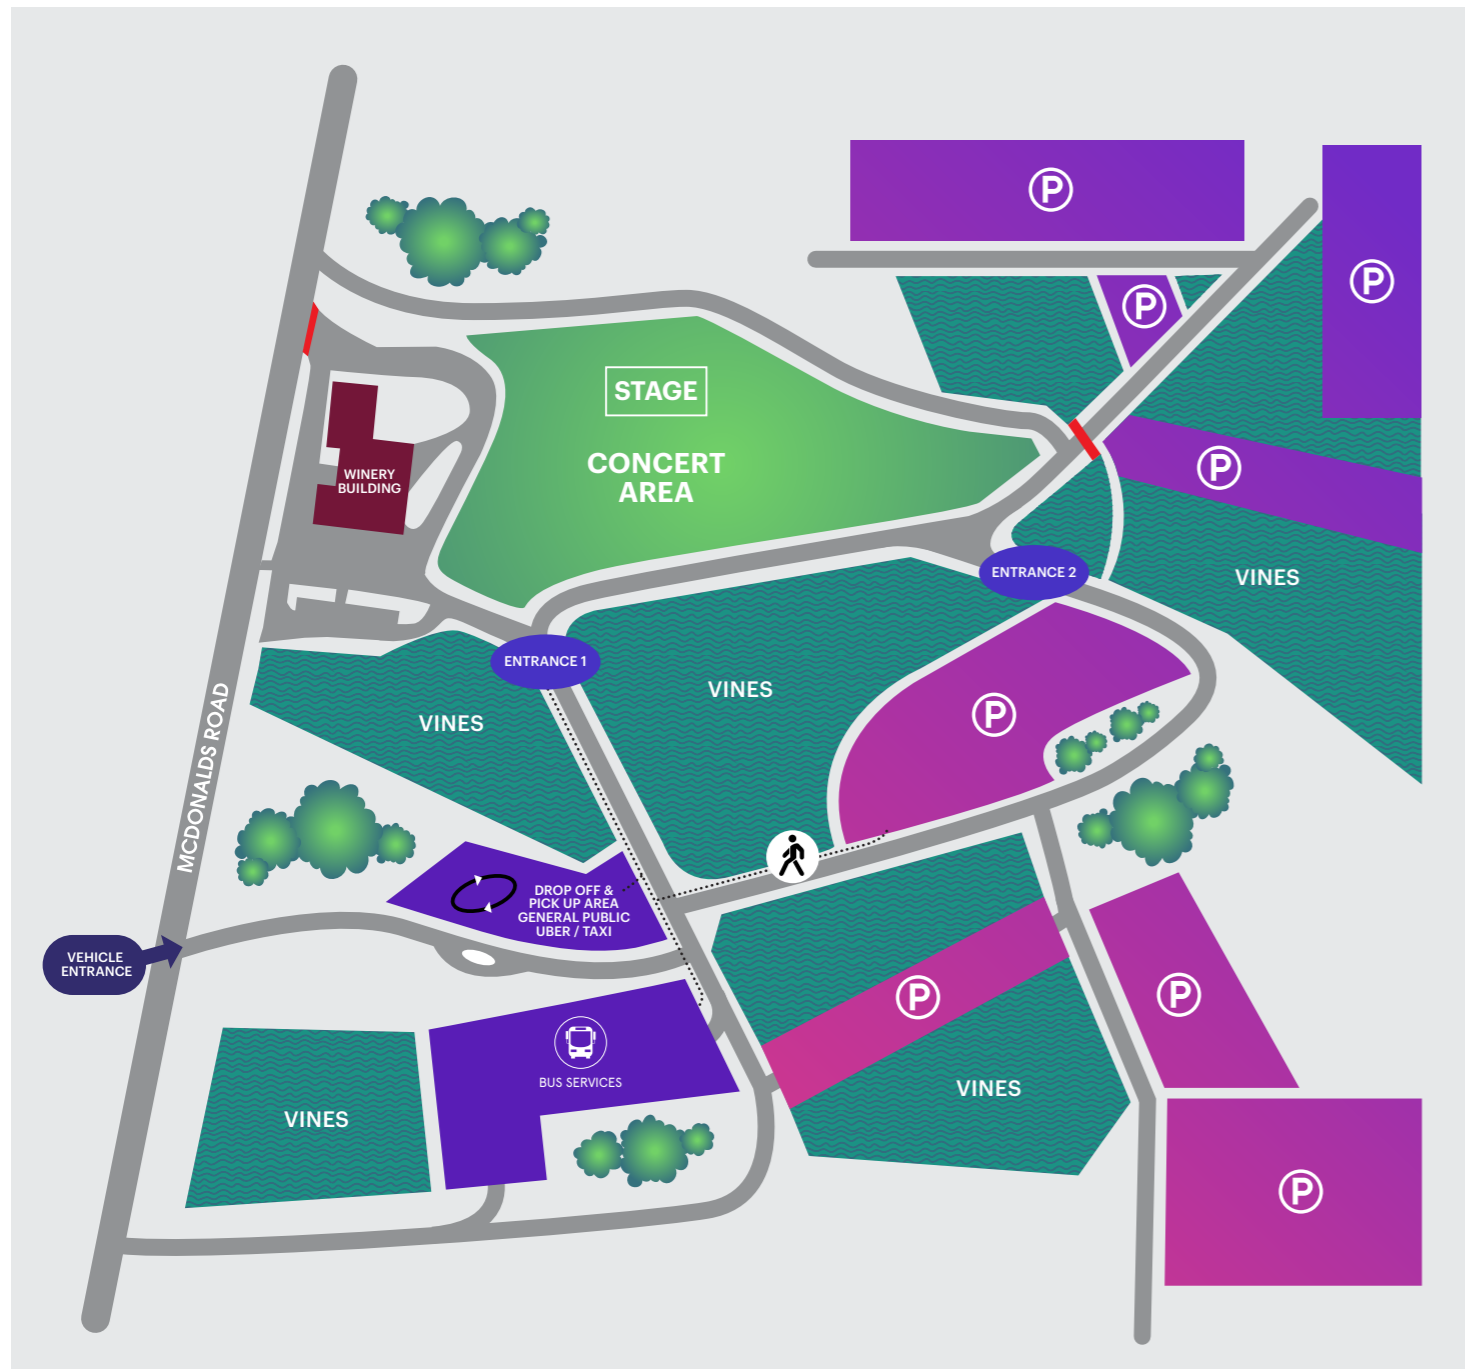

TRAVEL + PARKING MAP

EVENT MAP

HOW TO GET THERE

790 MCDONALDS ROAD
POKOLBIN NSW 2320

- Car Parking via McDonald's Road. Follow the event signage
- Pick Up / Drop Off, Taxis, Uber, Limos, enter via McDonald's Road
- Bus Service via Mount Cotton Road, Gate A.
- Accessible Parking, enter via Mount Cotton Road, Gate A.

- BAR
- FOOD
- MERCHANDISE
- ESCA
- THE GARDEN BAR RETREAT
- FREE WATER
- HAMPER COLLECTION
- BOTTLE RETURN
- TOILETS
- ACCESSIBLE TOILETS
- ACCESSIBLE VIEWING
- SMOKING AREA
- BOX OFFICE
- INFORMATION
- FIRST AID