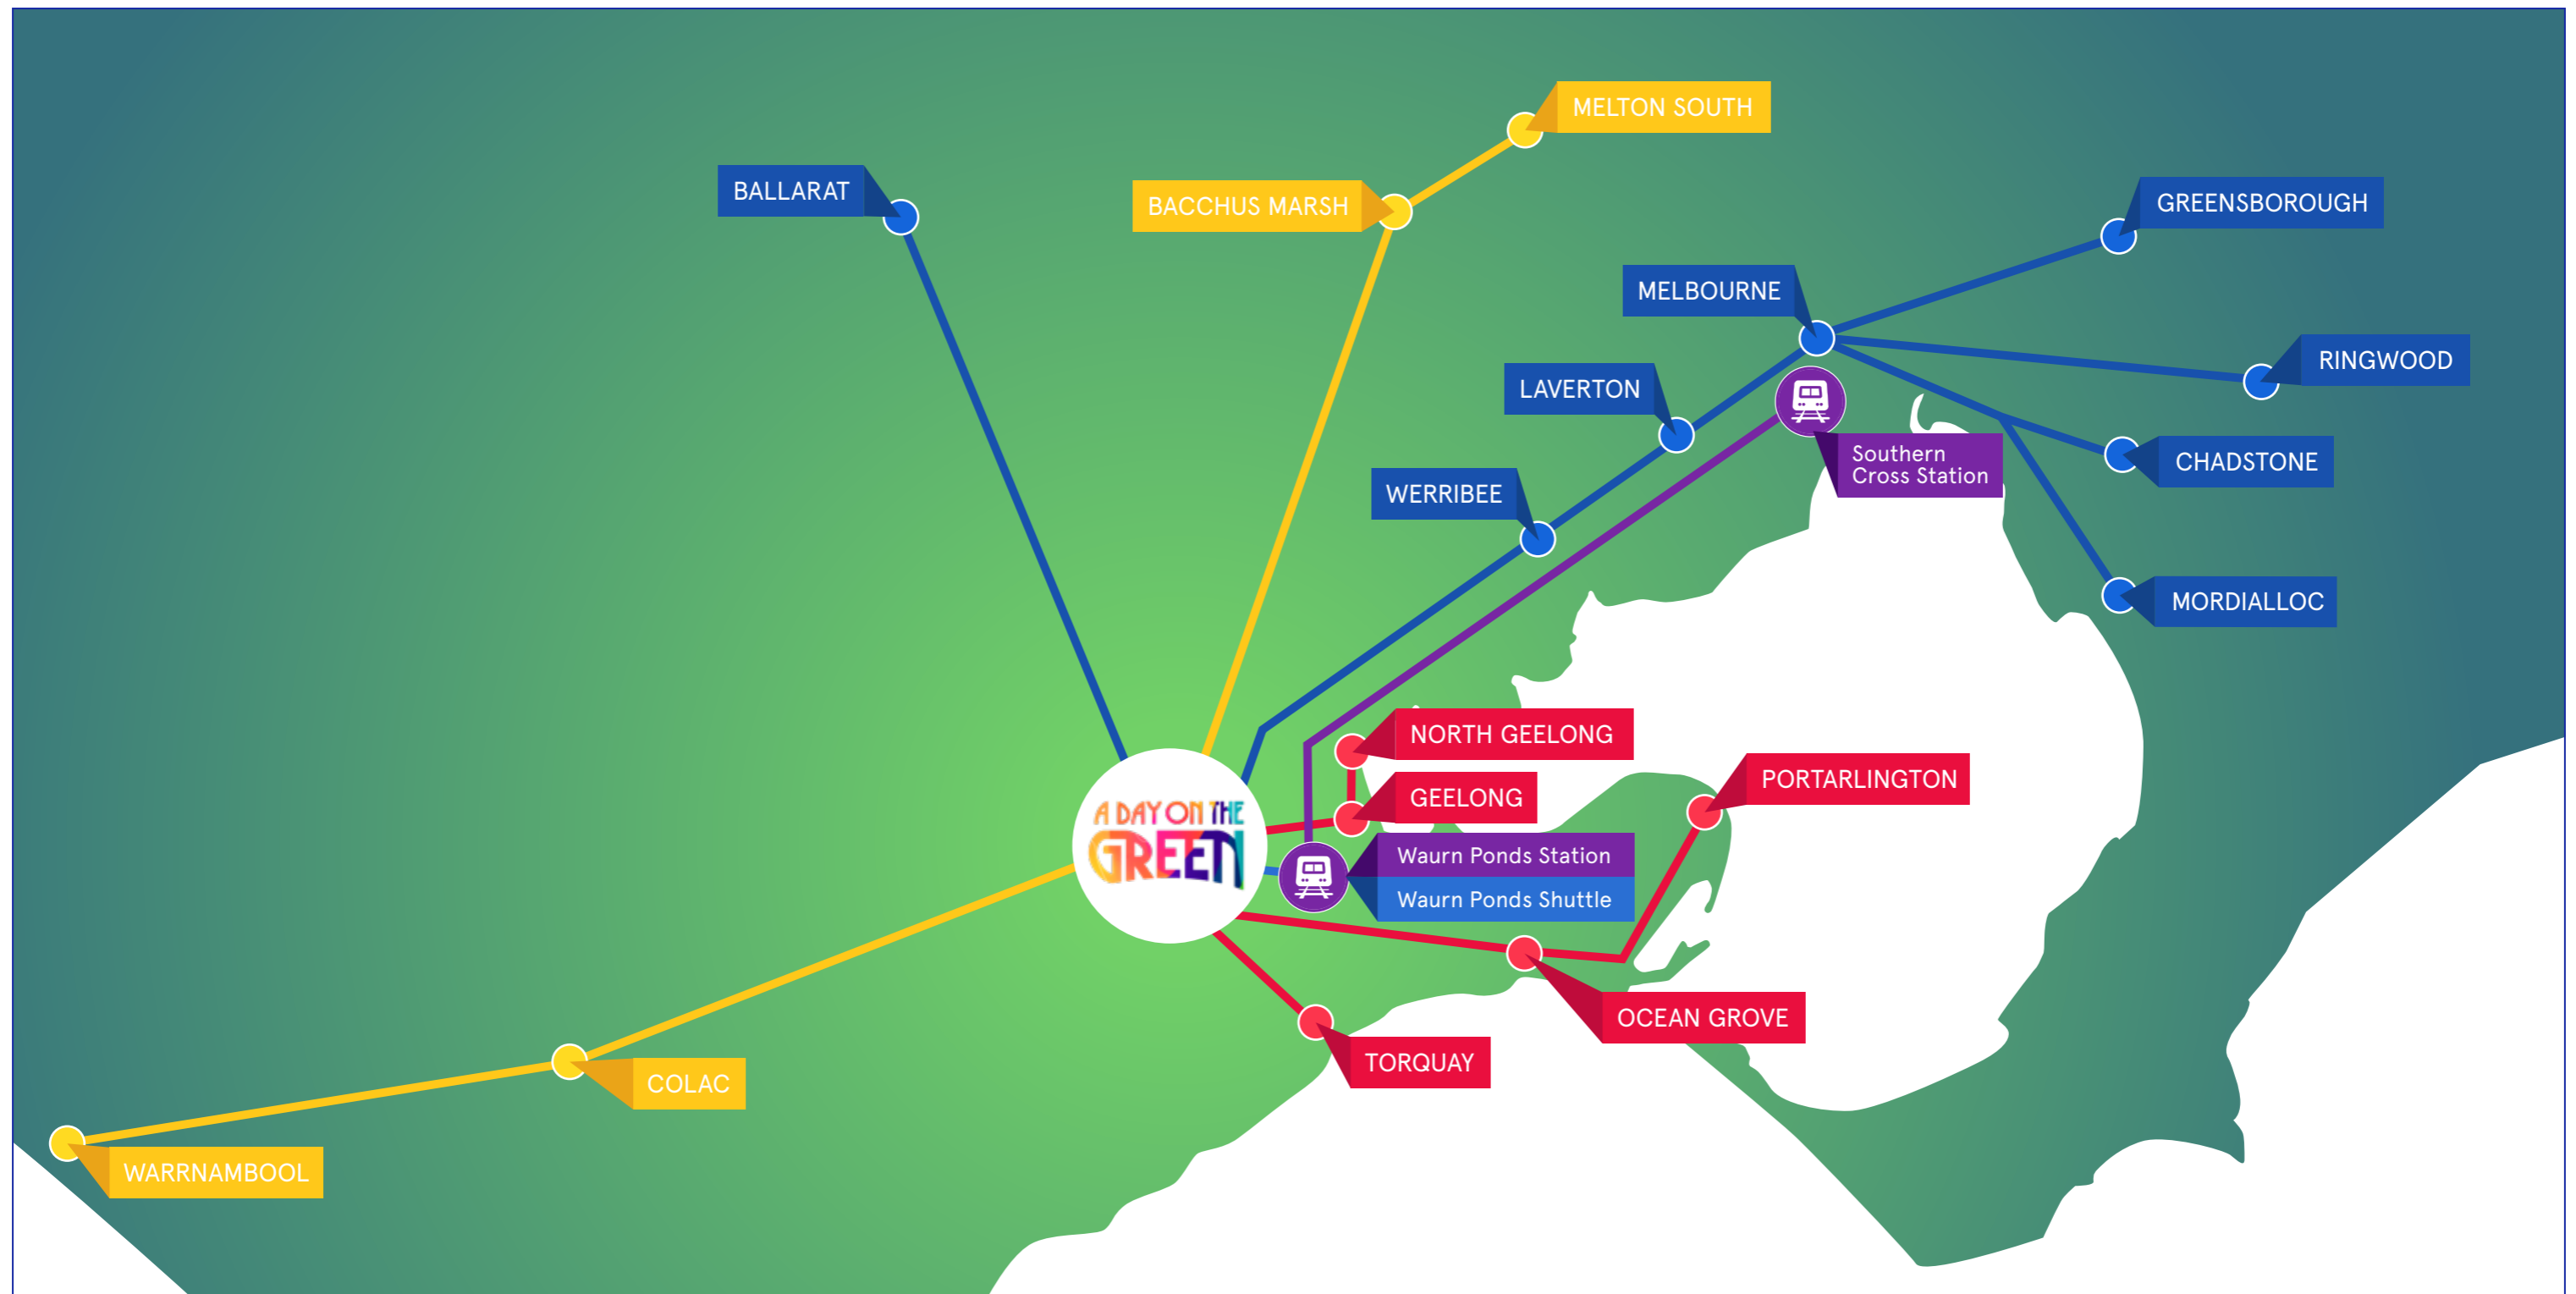

BUSES + TRAINS

 CHRISTIAN'S BUS CO.	 McHARRY'S BUSLINES	 MELBOURNE ON THE MOVE	 VLINE TRAINS GEELONG LINE
<ul style="list-style-type: none"> • Colac • Warrnambool • Bacchus Marsh • Melton South 	<ul style="list-style-type: none"> • Geelong • North Geelong • Ocean Grove • Portarlington • Torquay 	<ul style="list-style-type: none"> • Warrnambool • Werribee • Laverton • Melbourne • Ballarat • Greensborough • Ringwood • Chadstone • Mordialloc 	<ul style="list-style-type: none"> • Southern Cross to Warrnambool Station  • Event shuttle Warrnambool Station to event <p> Event shuttle ticket must be pre-booked through Melbourne on the Move</p>