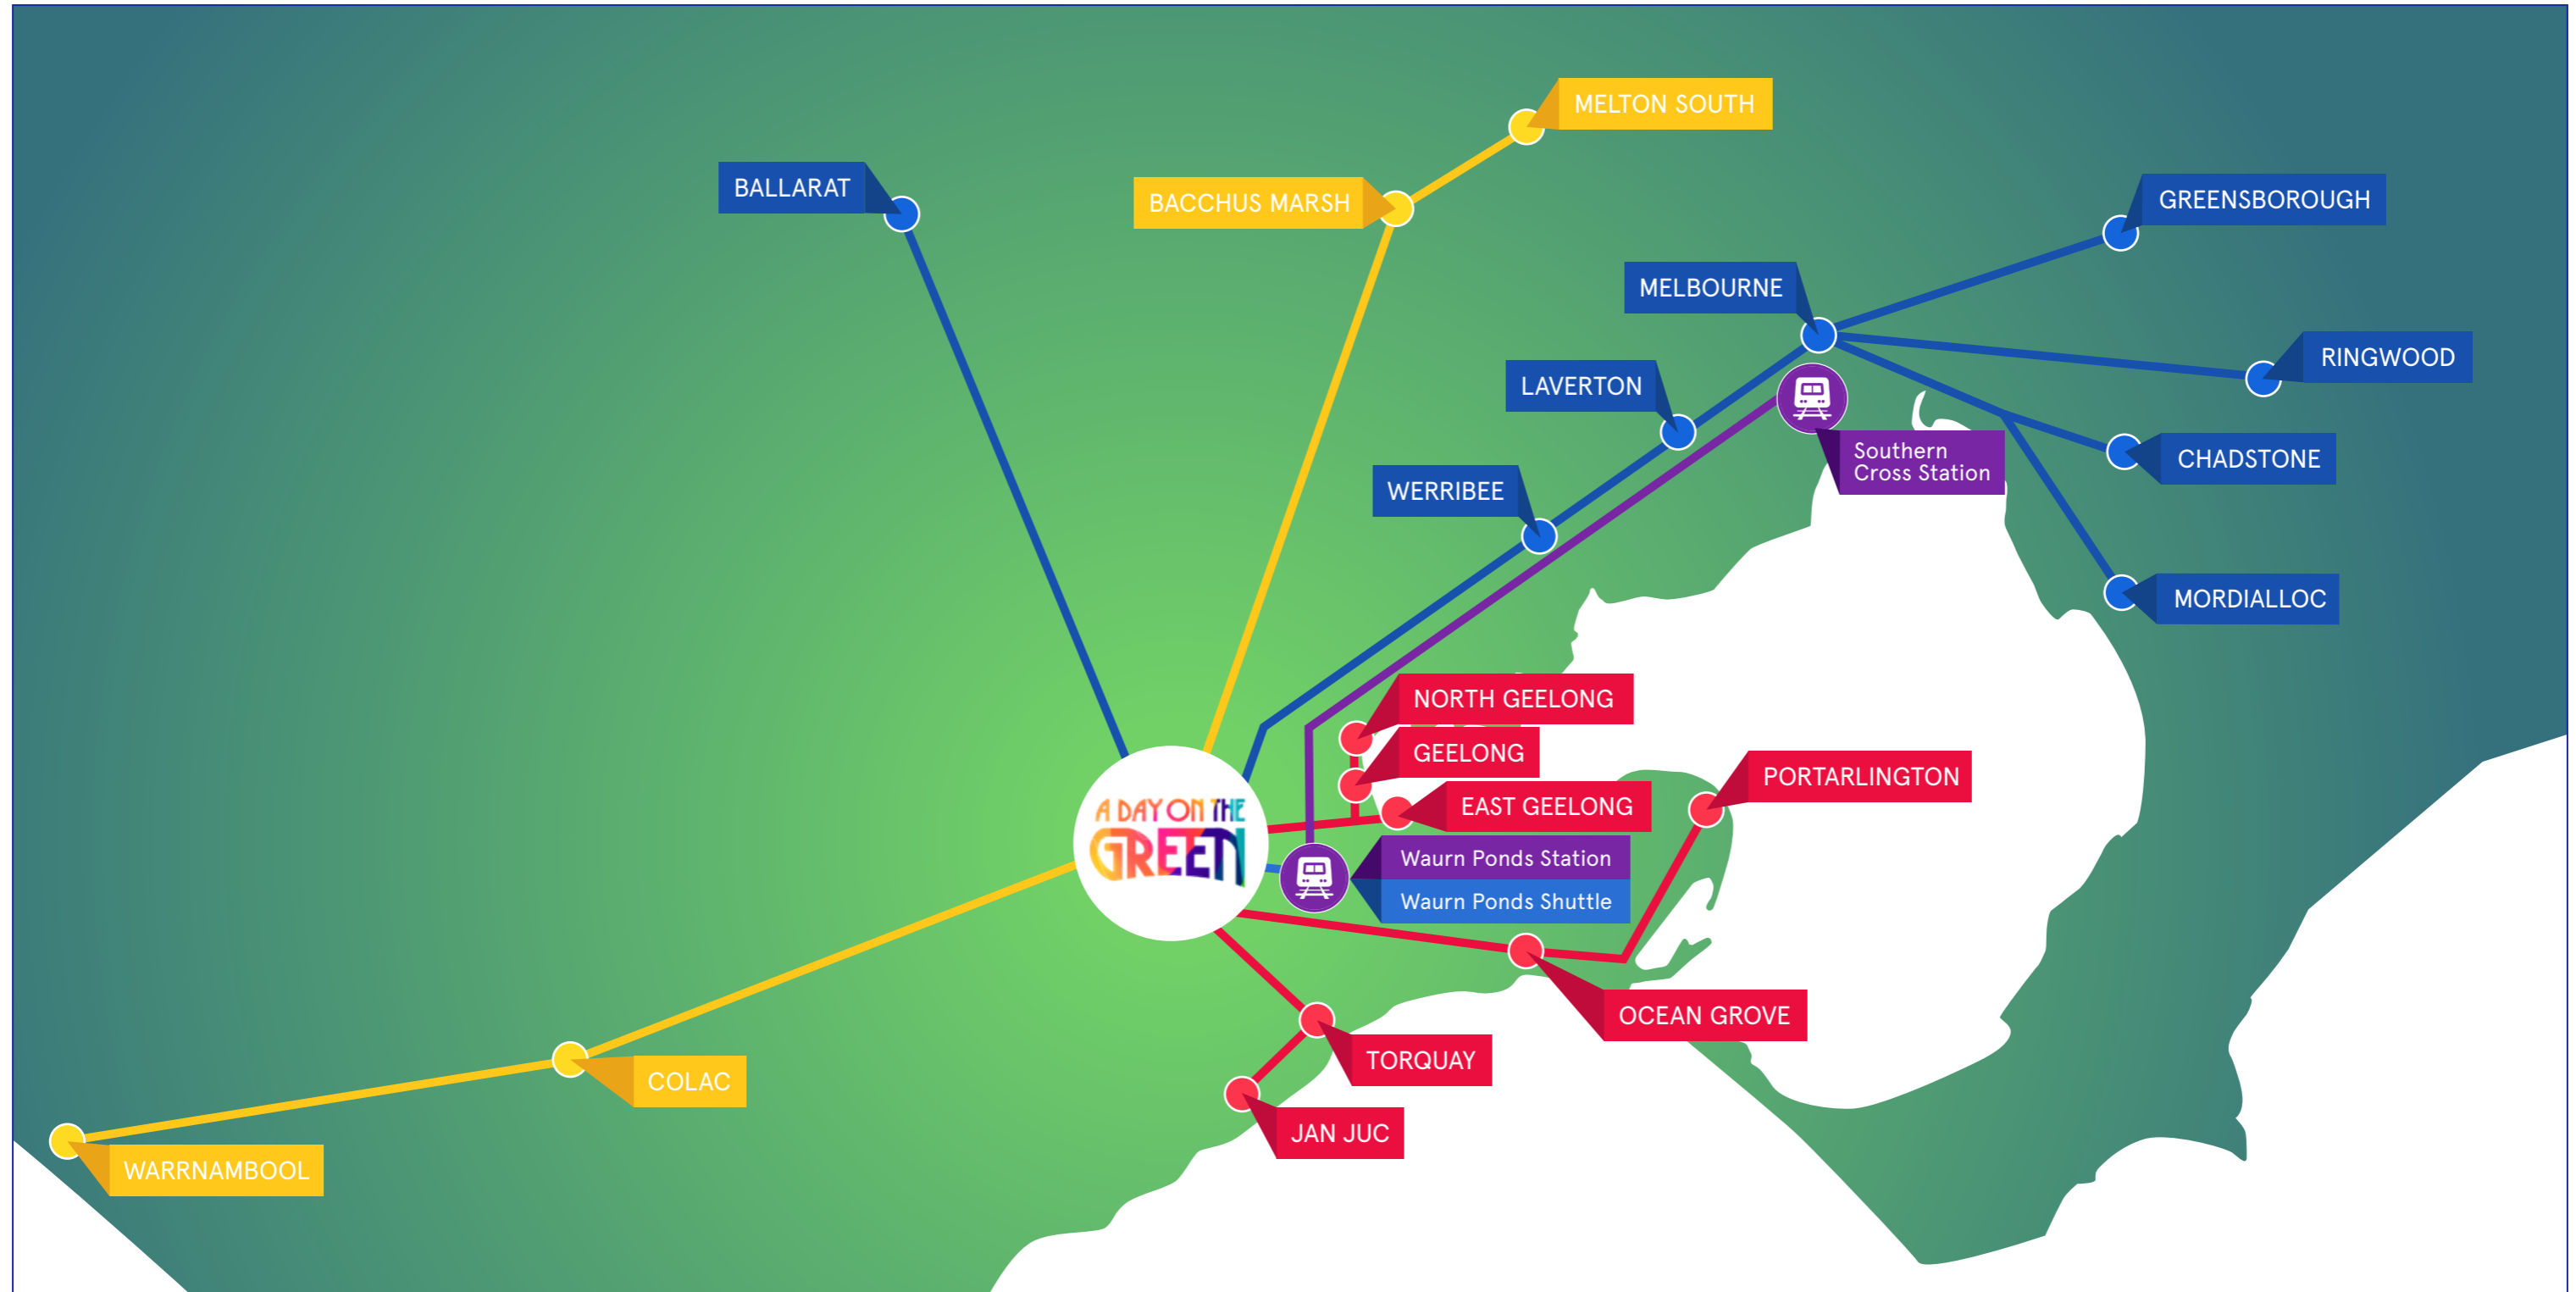

BUSES + TRAINS

 CHRISTIAN'S BUS CO.	 McHARRY'S BUSLINES	 MELBOURNE ON THE MOVE	 VLINE TRAINS GEELONG LINE
<ul style="list-style-type: none"> • Colac • Warrnambool • Bacchus Marsh • Melton South 	<ul style="list-style-type: none"> • East Geelong • Geelong • North Geelong • Ocean Grove • Portarlington • Torquay • Jan Juc 	<ul style="list-style-type: none"> • Warrnambool • Werribee • Laverton • Melbourne • Ballarat • Greensborough • Ringwood • Chadstone • Mordialloc 	<ul style="list-style-type: none"> • Southern Cross to Warrnambool Station  • Event shuttle Warrnambool Station to event <p> Event shuttle ticket must be pre-booked through Melbourne on the Move</p>