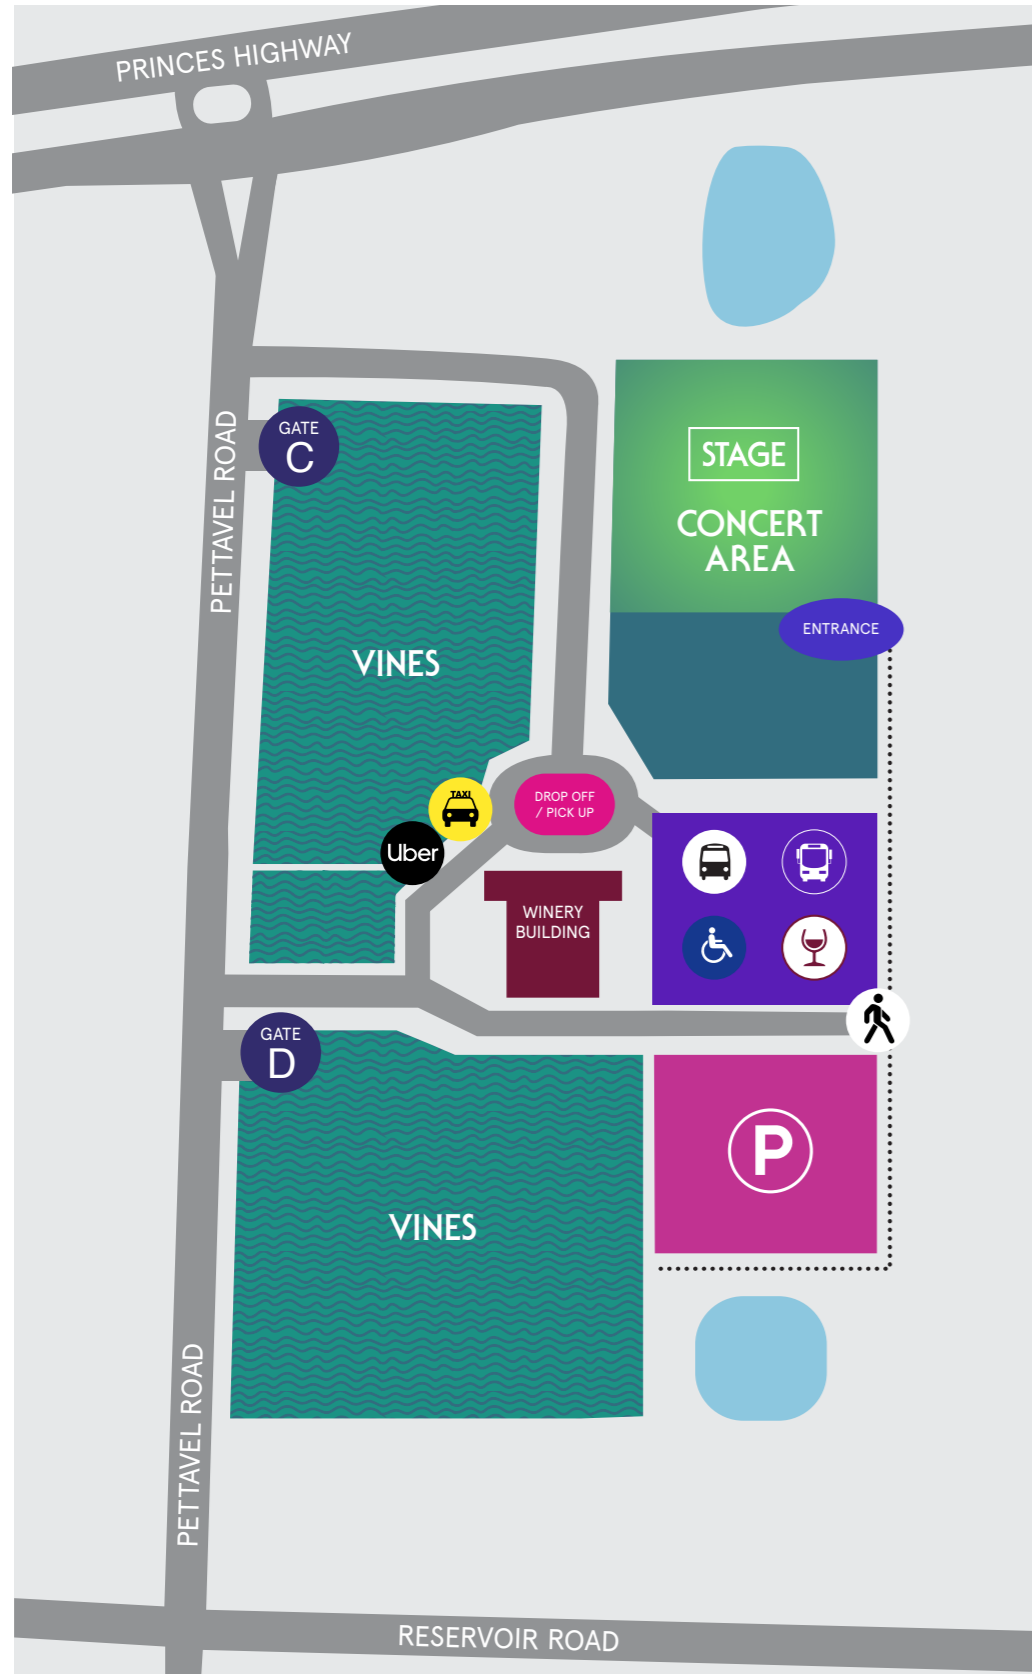

### HOW TO GET THERE

65 PETTAVEL ROAD  
WAURN PONDS VIC 3216

From Melbourne & Geelong drive via Princess Highway and follow the event signage.

From Waurn Ponds, Anglesea Rd and the Great Ocean Rd, enter the site from Reservoir Rd.

Taxis, Uber, Drop off & Pickups enter from Princes Highway via Pettavel Rd through Gate C.

Mini Buses enter via Pettavel Rd, Gate D.

Accessible Parking, enter via Pettavel Rd, Gate D.

Large buses enter from Reservoir Rd via Pettavel Rd through Gate D.

Patrons with AAMI & Garden Bar parking passes enter via Gate D.

Concert & Dining parking passes enter via Gate D.

NO DROP OFFS OR PICK UPS ON ROADWAYS

## EVENT MAP