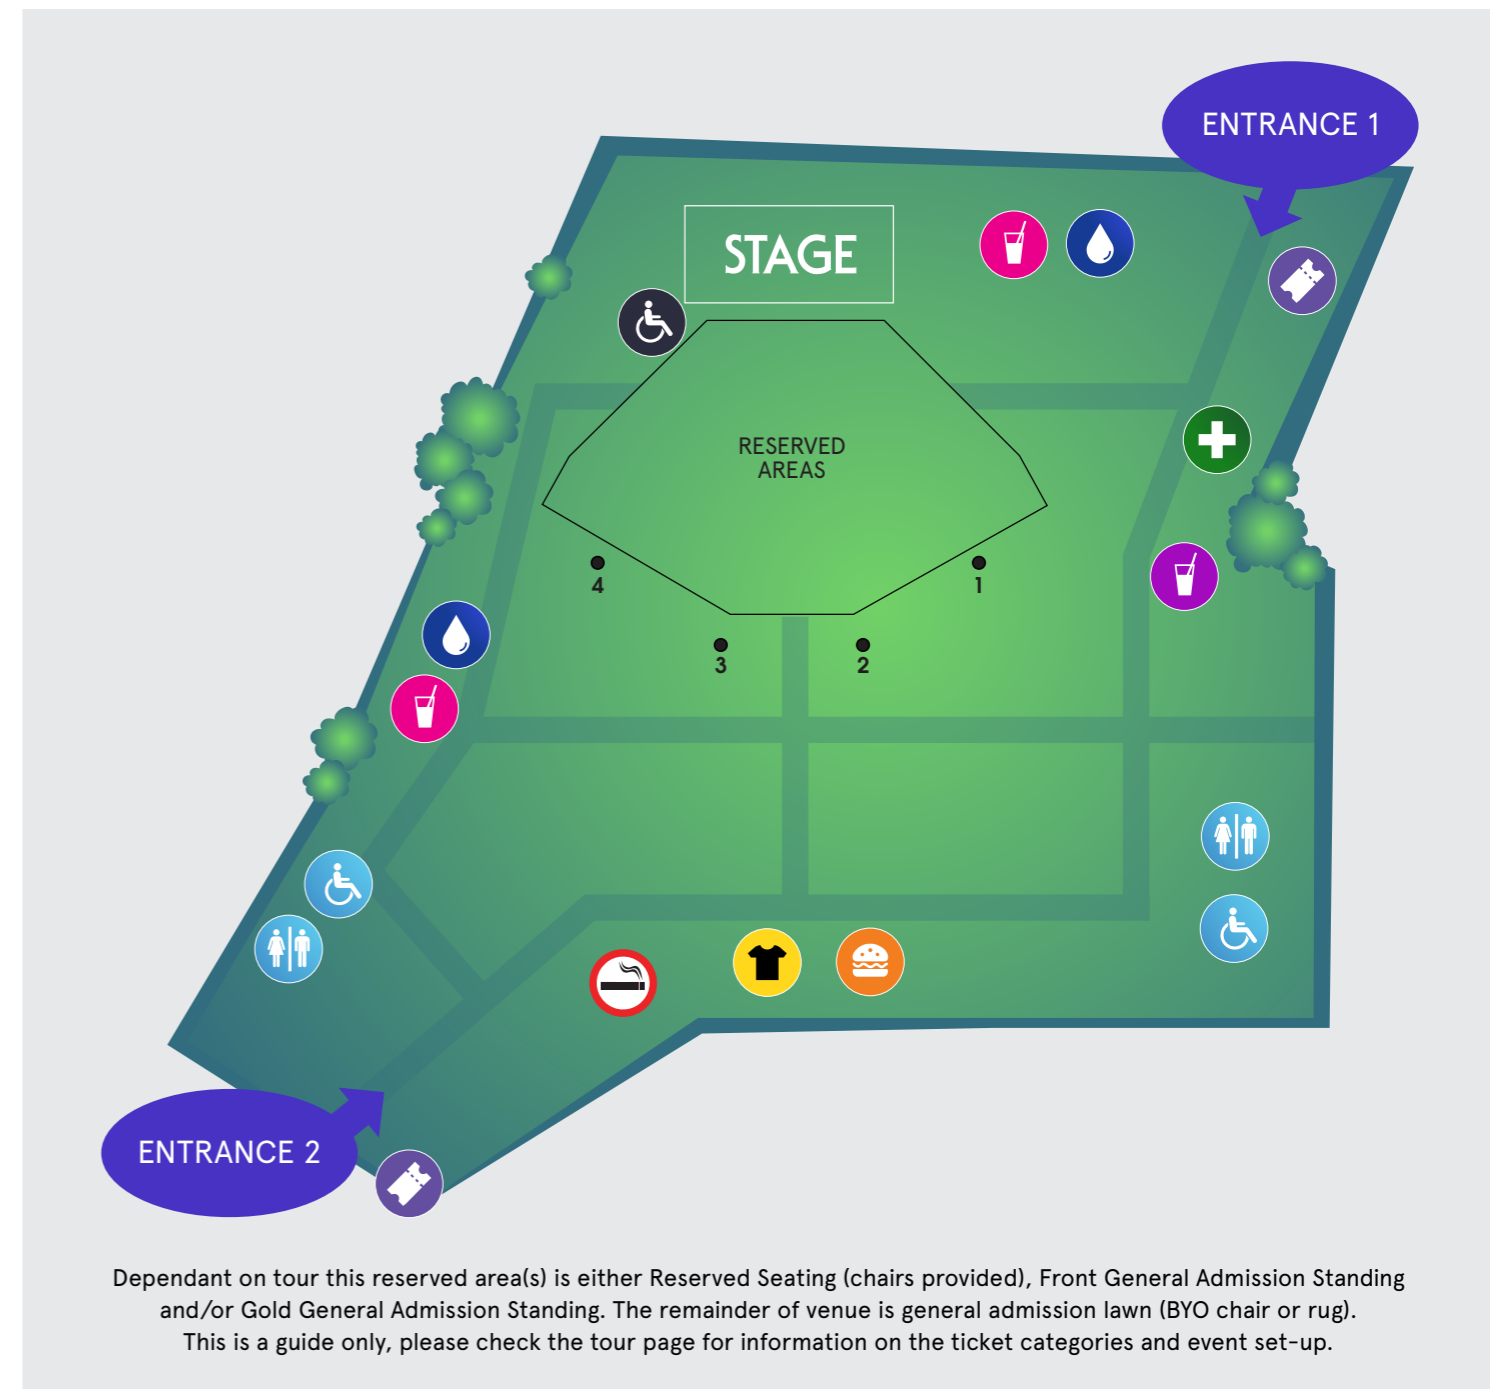

ON SITE PARKING
(Must be pre-purchased)
All Patron Parking via Gate C,
Centennial Road
To access to parking take the
Old Hume HWY and turn
into Centennial Road

Taxis, Uber, Drop off / Pick up,
Enter off Centennial
Rd through Gate A

Accessible Parking
via Gate C, Centennial Road.

Accessible Drop Off / Pick Up
via Gate A, Centennial Road.

Buses and Mini Buses enter
via Gate A, Centennial Road.

Patrons with AAMI &
Garden Bar parking passes
enter via Gate C.

ENTRANCE 1

Enter & Exit here for access to:
Pick up / Drop Off Zone for
Busses, Taxi, Uber & Wheelchairs

ENTRANCE 2

Enter & Exit here for access to Car
Parking, Accessible Parking, VIP Parking

**NO DROP OFFS OR
PICK UPS ON ROADWAYS**

EVENT MAP

Dependant on tour this reserved area(s) is either Reserved Seating (chairs provided), Front General Admission Standing and/or Gold General Admission Standing. The remainder of venue is general admission lawn (BYO chair or rug).
This is a guide only, please check the tour page for information on the ticket categories and event set-up.