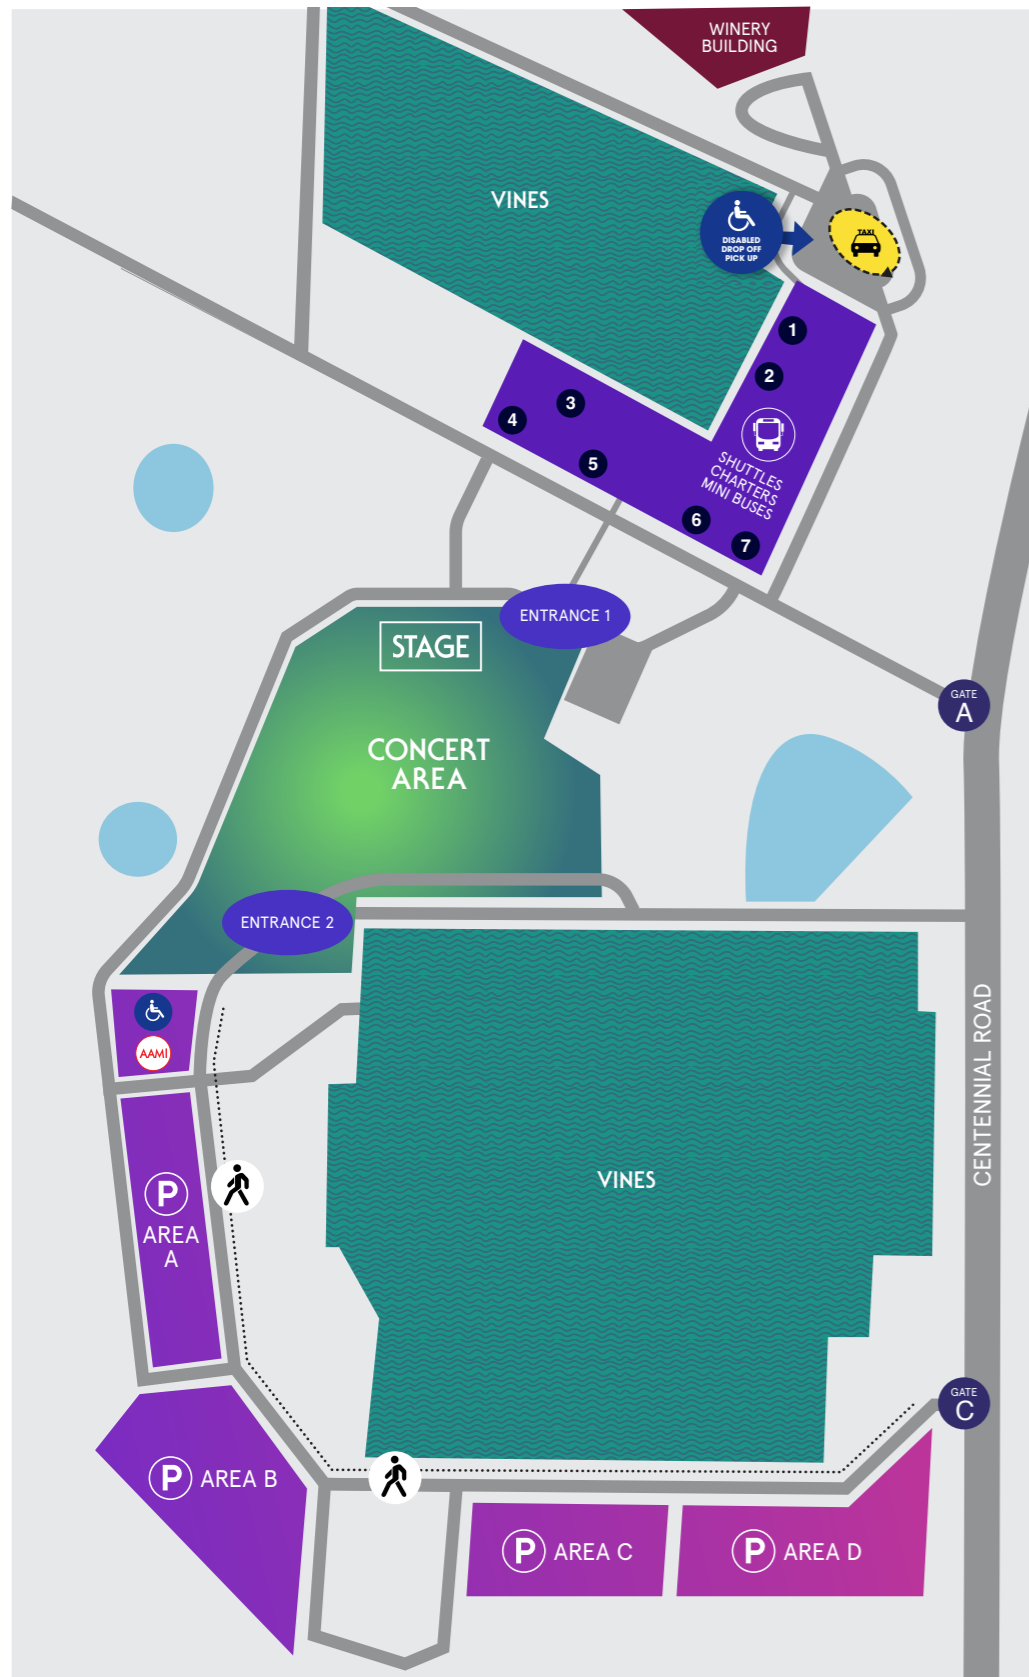

TRAVEL + PARKING MAP

HOW TO GET THERE

Travel via Old Hume Highway

FROM SYDNEY
Head south via the Hume Highway
Exit at Bowral / Mittagong
Follow the Old Hume HWY
and turn left into Centennial Road

FROM ACT
Exit at Berrima and follow
the Old Hume Hwy to
Centennial Road

ON SITE PARKING
(Must be pre-purchased)
All Patron Parking via Gate C,
Centennial Road
To access to parking take the
Old Hume HWY and turn
into Centennial Road

Taxis, Uber, Drop off / Pick up,
Enter off Centennial
Rd through Gate A

Accessible Parking
via Gate C, Centennial Road.

Accessible Drop Off / Pick Up
via Gate A, Centennial Road.

Buses and Mini Buses enter
via Gate A, Centennial Road.

Patrons with AAMI &
Garden Bar parking passes
enter via Gate C.

ENTRANCE 1

Enter & Exit here for access to:
Pick up / Drop Off Zone for
Busses, Taxi, Uber & Wheelchairs

ENTRANCE 2

Enter & Exit here for access to Car
Parking, Accessible Parking, VIP Parking

**NO DROP OFFS OR
PICK UPS ON ROADWAYS**