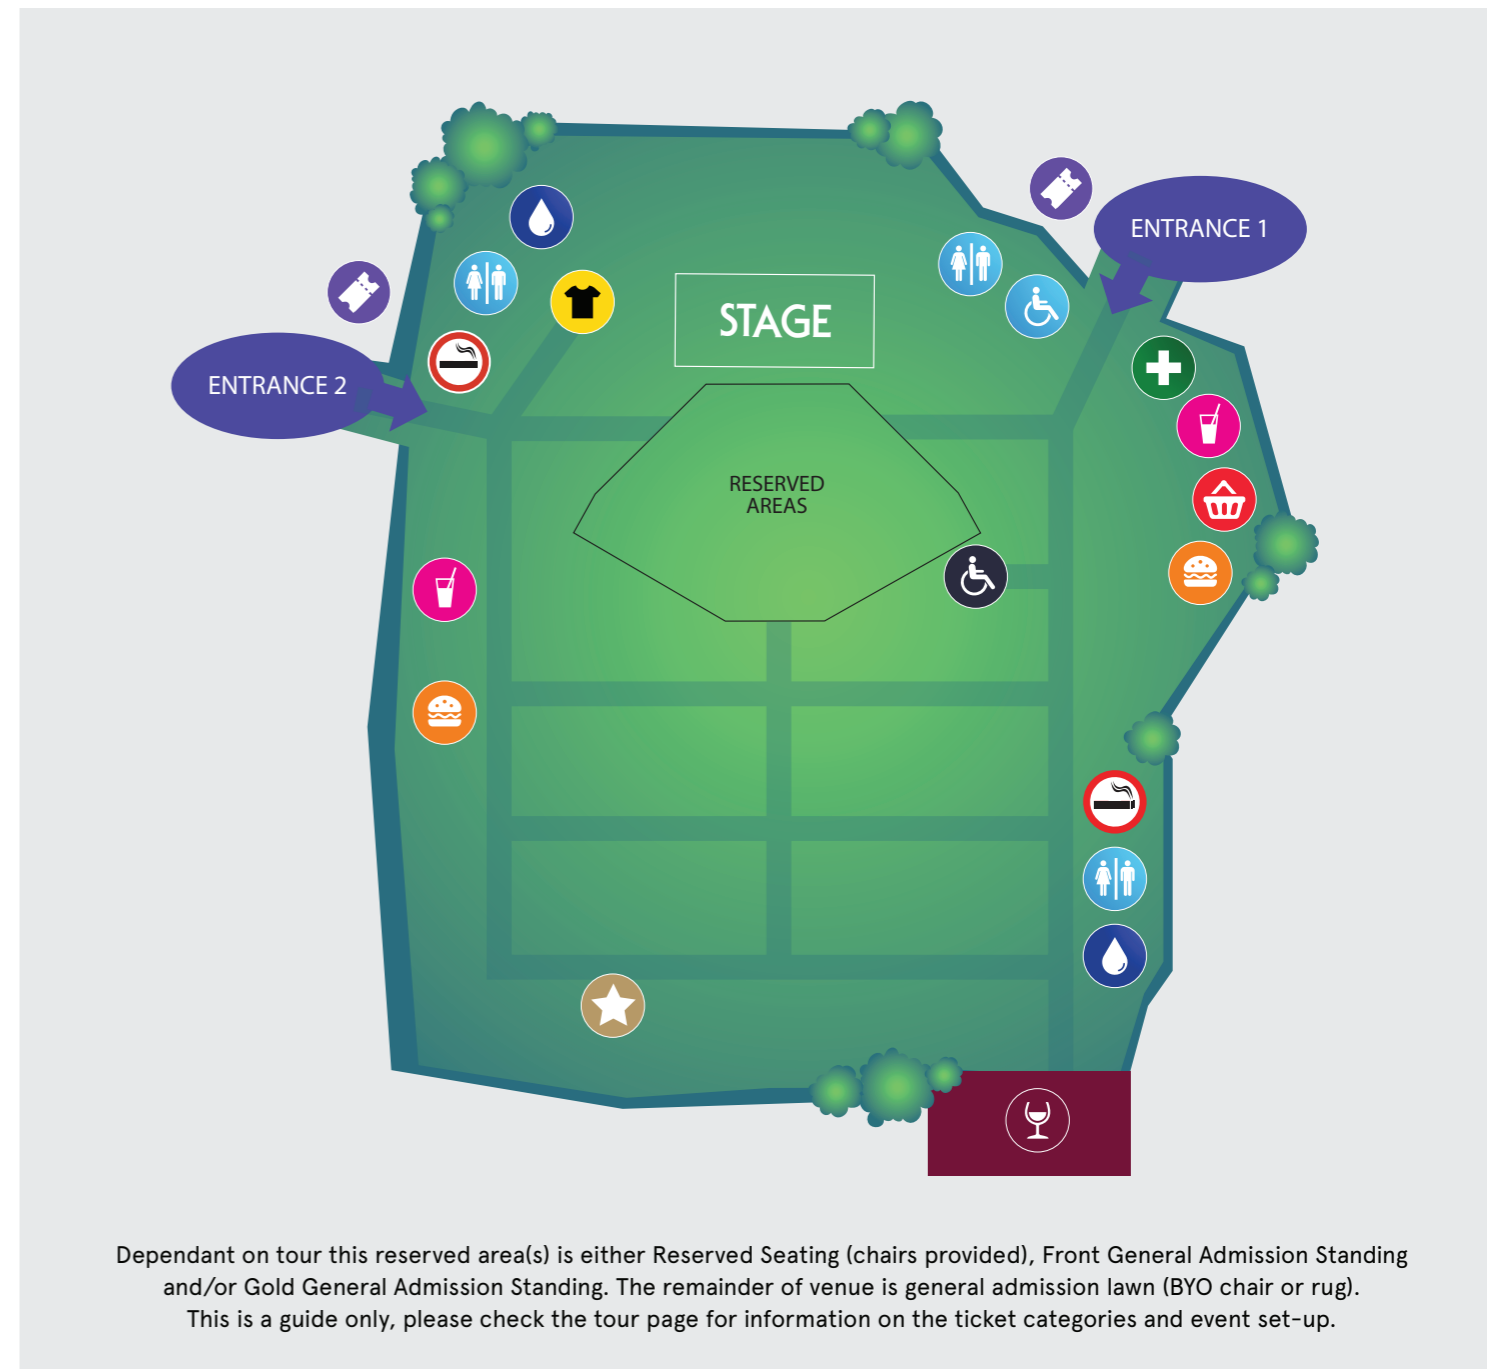

TRAVEL + PARKING MAP

HOW TO GET THERE

850 - 938 MOUNT COTTON RD
MOUNT COTTON QLD 4165

- Car Parking via Gate B
Mount Cotton Road
- Pick Up / Drop Off
Taxis, Uber, Limos, Drop off
& Pickups enter via Mount
Cotton Road, via Gate A
- Mini Buses enter via Mount
Cotton Road, via Gate A
- Accessible Parking, enter
via Mount Cotton Road, Gate A.
- Event transfer buses enter via
Mount Cotton Road, Gate B.
- Private charters enter via
Mount Cotton Road, Gate A.

NO DROP OFFS OR
PICK UPS ON ROADWAYS

ENTRANCE 1

Enter & Exit here for access to:
Car Parking, Taxis, Ubers, Accessible
Parking and Private Charter Buses.

ENTRANCE 2

Enter & Exit here for access to:
All event transfer buses.

EVENT MAP

Dependant on tour this reserved area(s) is either Reserved Seating (chairs provided), Front General Admission Standing and/or Gold General Admission Standing. The remainder of venue is general admission lawn (BYO chair or rug).
This is a guide only, please check the tour page for information on the ticket categories and event set-up.

- | | | | |
|-------------------|----------------|--------------------|--------------|
| BAR | TUSCAN TERRACE | TOILETS | FIRST AID |
| FOOD | CORPORATE BARS | ACCESSIBLE TOILETS | SMOKING AREA |
| MERCHANDISE | FREE WATER | ACCESSIBLE VIEWING | BOX OFFICE |
| HAMPER COLLECTION | | | |